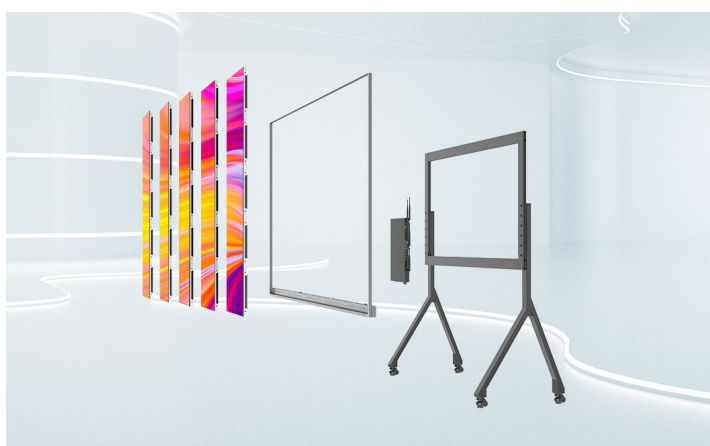

C Slim

High Screen-to-body Ratio Screen

98%

98% screen-to-body ratio

Ultra-slim frame

600nits brightness

Easy installation/
maintenance

◀ Key Features

Highly Integrated Design

Far more than just a screen, the C Slim screen is highly integrated, including controller, modules, cabinets, installation mounts, cables and all necessary display elements needed for the installation.

Ultra-slim Frame

With a 5mm ultra-slim frame, the screen-to-body ratio reaches 98%, providing an immersive experience for all the viewers.

*The upper, left, right and bottom bezel are 5/5/5/23mm respectively
*The thinnest part of the screen body is only 28.5mm

C Slim supports screen mirroring through computer, mobile phone and PAD screen. The screen share up to 4 devices at one time wirelessly, allowing creativity display simultaneously.

Smart Control

C Slim brings the connectivity of smart TVs to a larger more dynamic LED display. And multiple functions can be realized through remote control.