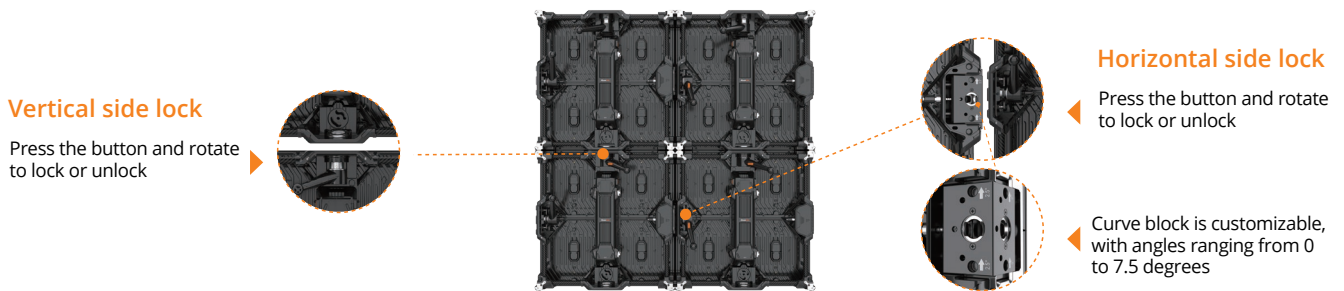

◀ Product Specification

Parameters	PR1.9	PR2.5	PR3.9	PR5.2	PR3.9 (RGBW)
Control system	Brompton				
LED type	Black SMD1212	Black SMD1515	SMD1921	SMD1921	RGBW
Pixel pitch (mm)	1.9	2.5	3.9	5.2	3.9
Panel dimensions (WxHxD, mm)	500x500x93 (19.69x19.69x3.66")	500x500x93 (19.69x19.69x3.66") 500x1000x93 (19.69x39.37x3.66")			500x1000x95 (19.69x39.37x3.74")
Panel resolution	256x256	200x200 / 200x400	128x128 / 128x256	96x96 / 96x192	128x256
Panel weight (kg)	9.5 (20.94lbs)	9.0 (19.84lbs) / 12.8 (28.22lbs)			14 (30.86lbs)
Panel material	Carbon fiber + Die casting aluminum	500x500mm panel: Carbon fiber + Die casting aluminum 500x1000mm panel: Carbon fiber + Die casting magnesium			Carbon fiber + Die casting magnesium
Module size (WxH, mm)	250x250 (9.84x9.84")				
Brightness (nit)	1500	1500	6000	6000	12000
Refresh rate (Hz)	7680	7680	7680	7680	7680
Grayscale (bit)	16	16	16	16	16
Contrast ratio	8000:1	10000:1	10000:1	10000:1	4000:1
Color temperature (K)	6500				
Viewing angle (H/V, °)	160/160	160/160	160/160	160/160	160/160
Drive mode	1/8	1/8	1/8	1/4	1/8
Average DCI-P3 color gamut coverage	98%	99.9%	95.1%	95.1%	/
Maximum frame rate supported (Hz)	240	251 (500x500mm panel) 156 (500x1000mm panel)	251	251	251
AC operating voltage(V)	100~240				
Power consumption (max./avg., W/m²)	570/190	600/200	600/200	580/194	672/222
IP rating	IP40/IP21	IP40/IP21	IP65/IP54	IP65/IP54	IP65/IP54
Certification	FCC, ETL, CE, RoHS				FCC, ETL, CE, UKCA, RoHS

HQ Office
7120 Lake Ellenor Dr Orlando, FL 32809
407.203.8870 info@usabsen.com
www.usabsen.com

East Service Center&Warehouse
7307 Presidents Drive, Orlando, FL 32809
West Service Center & Showroom
20311 Valley Blvd Suite J, Walnut, CA 91789

Twitter: @Absen_Inc
Facebook: @AbsenInc
LinkedIn: @AbsenInc
IG: @absen_inc