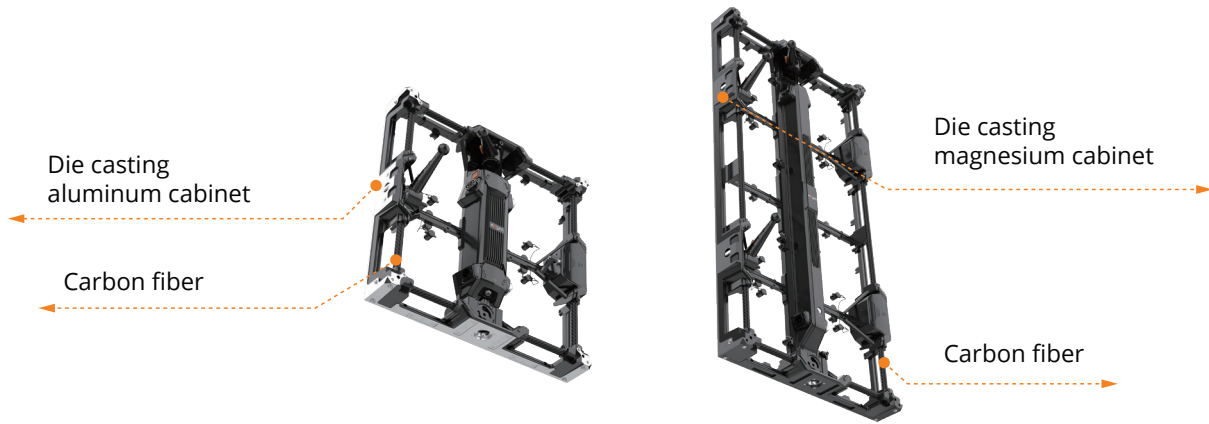

*Refers to the test result of the PR2.5 single panel. Tested by Brompton Hydra Calibration system.

◀ Industry-first Composite Structure Design

Makes the structure stronger and more durable. All carbon fiber tubes can be used as handles.