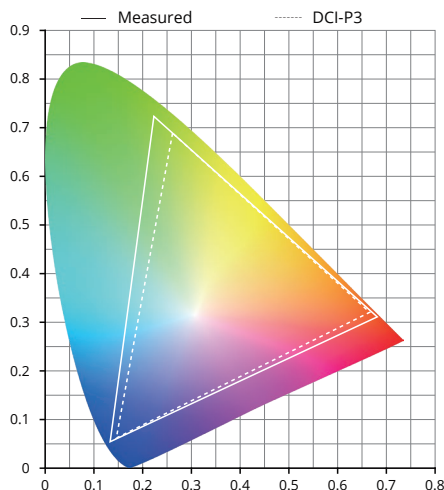

◀ Amazing In-camera Performance

Able to reproduce all the desired colors of content for cinema use. All the necessary virtual production features such as frame multiplication, frame remapping, and high frame rate content are supported.